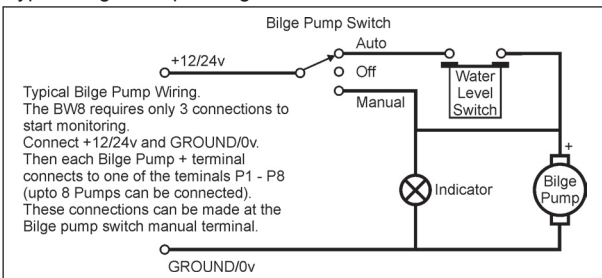

CELECTRON

Marine Safety

www.celectron.co.uk

BW8 Installation information

(See User Handbook for full installation instructions)

Typical Bilge Pump Wiring

Basic BW8 Connections

LCD Displays have limited viewing Angles.