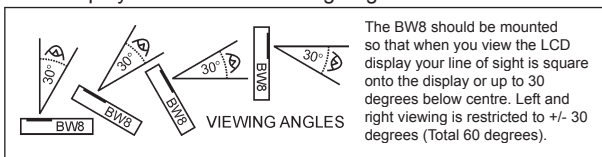

CELECTRON

Marine Safety

www.celectron.co.uk

BW8 Installation information

(See User Handbook for full installation instructions)

Typical Bilge Pump Wiring

Basic BW8 Connections

LCD Displays have limited viewing Angles.