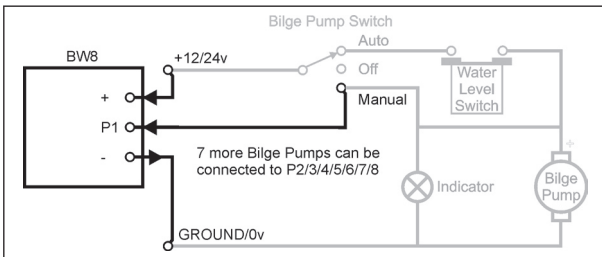

CELECTRON

Marine Safety

www.celectron.co.uk

BW8 Installation information

(See User Handbook for full installation instructions)

Typical Bilge Pump Wiring

Basic BW8 Connections

LCD Displays have limited viewing Angles.